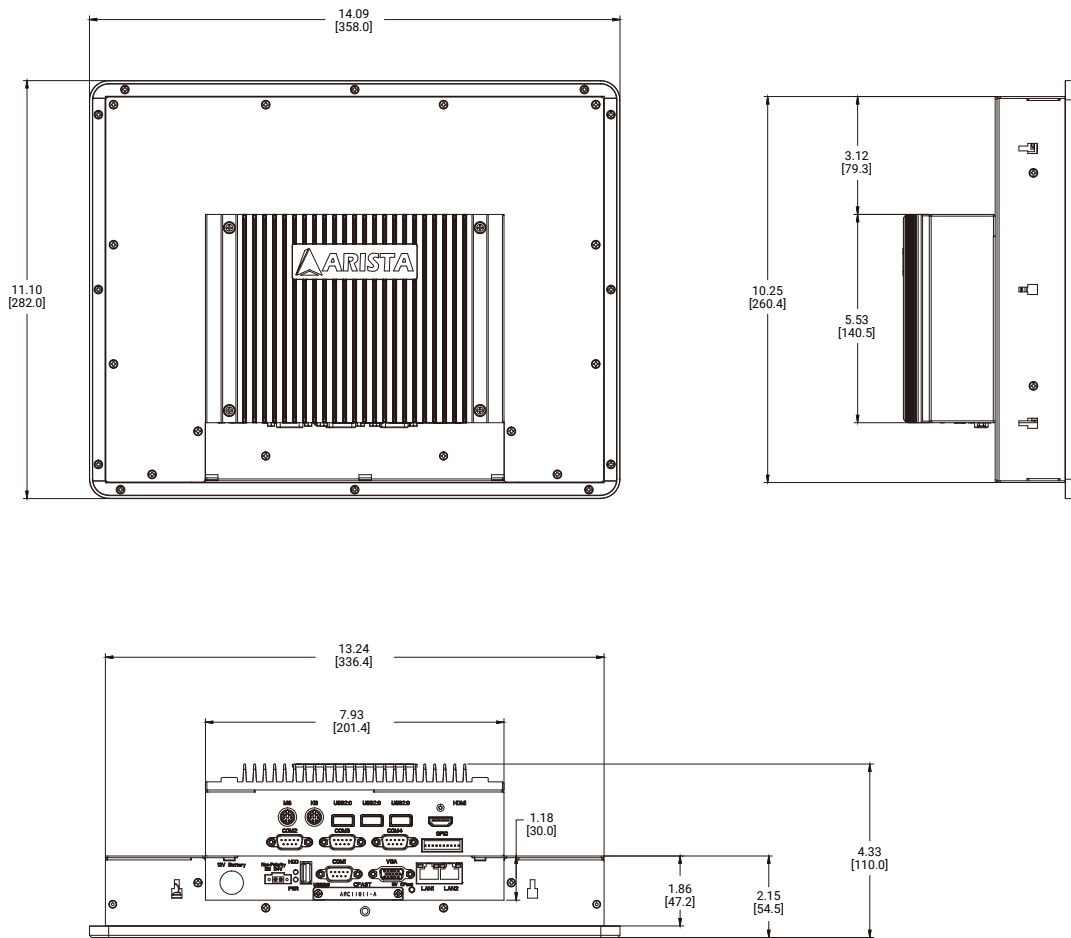

Dimension Drawing

Model Name: ARP-3815AP-E01

Size Unit: inch(mm)

Ordering Information

Item	ARP-3815AP-E01-003	ARP-3815AP-E01-007
LCD Display	15.0" LCD / 1024 x 768	15.0" LCD / 1024 x 768
Touch Screen	Projected Capacitive	Projected Capacitive
Bezel	Aluminum	Stainless Steel
CPU	Intel Celeron J1900 @ 1.99GHz / Atom E3845 @ 1.91GHz CPU	Intel Celeron J1900 @ 1.99GHz / Atom E3845 @ 1.91GHz CPU
Memory	4GB DDR3	4GB DDR3
Storage	N/A	N/A
Remote Boot	ThinManager Ready	ThinManager Ready
Power Supply	110/220VAC Input DIN-Rail	110/220VAC Input DIN-Rail